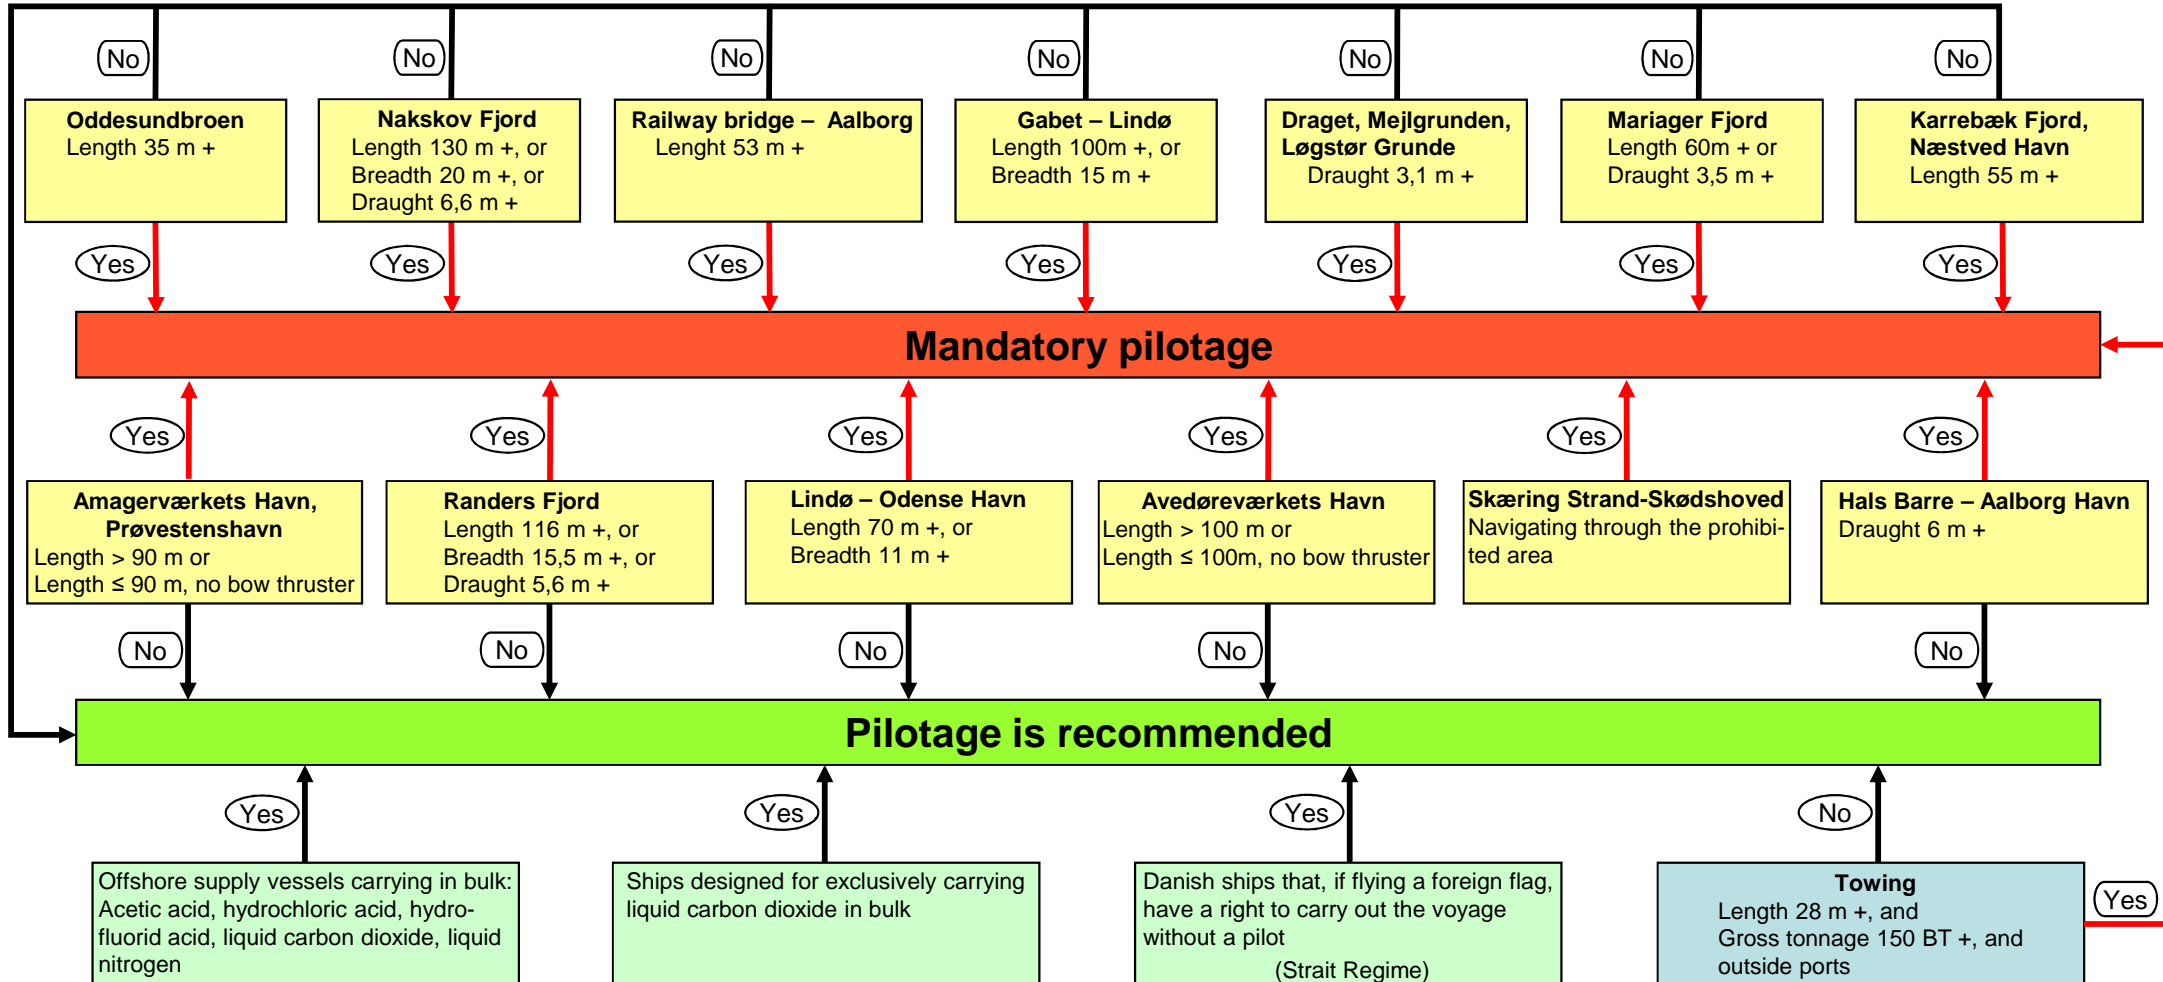

# Flowchart for specific pilotage according to executive order on the use of pilot

General rules – see below

# Flowchart for General rules – IMO & the Danish Pilotage Act